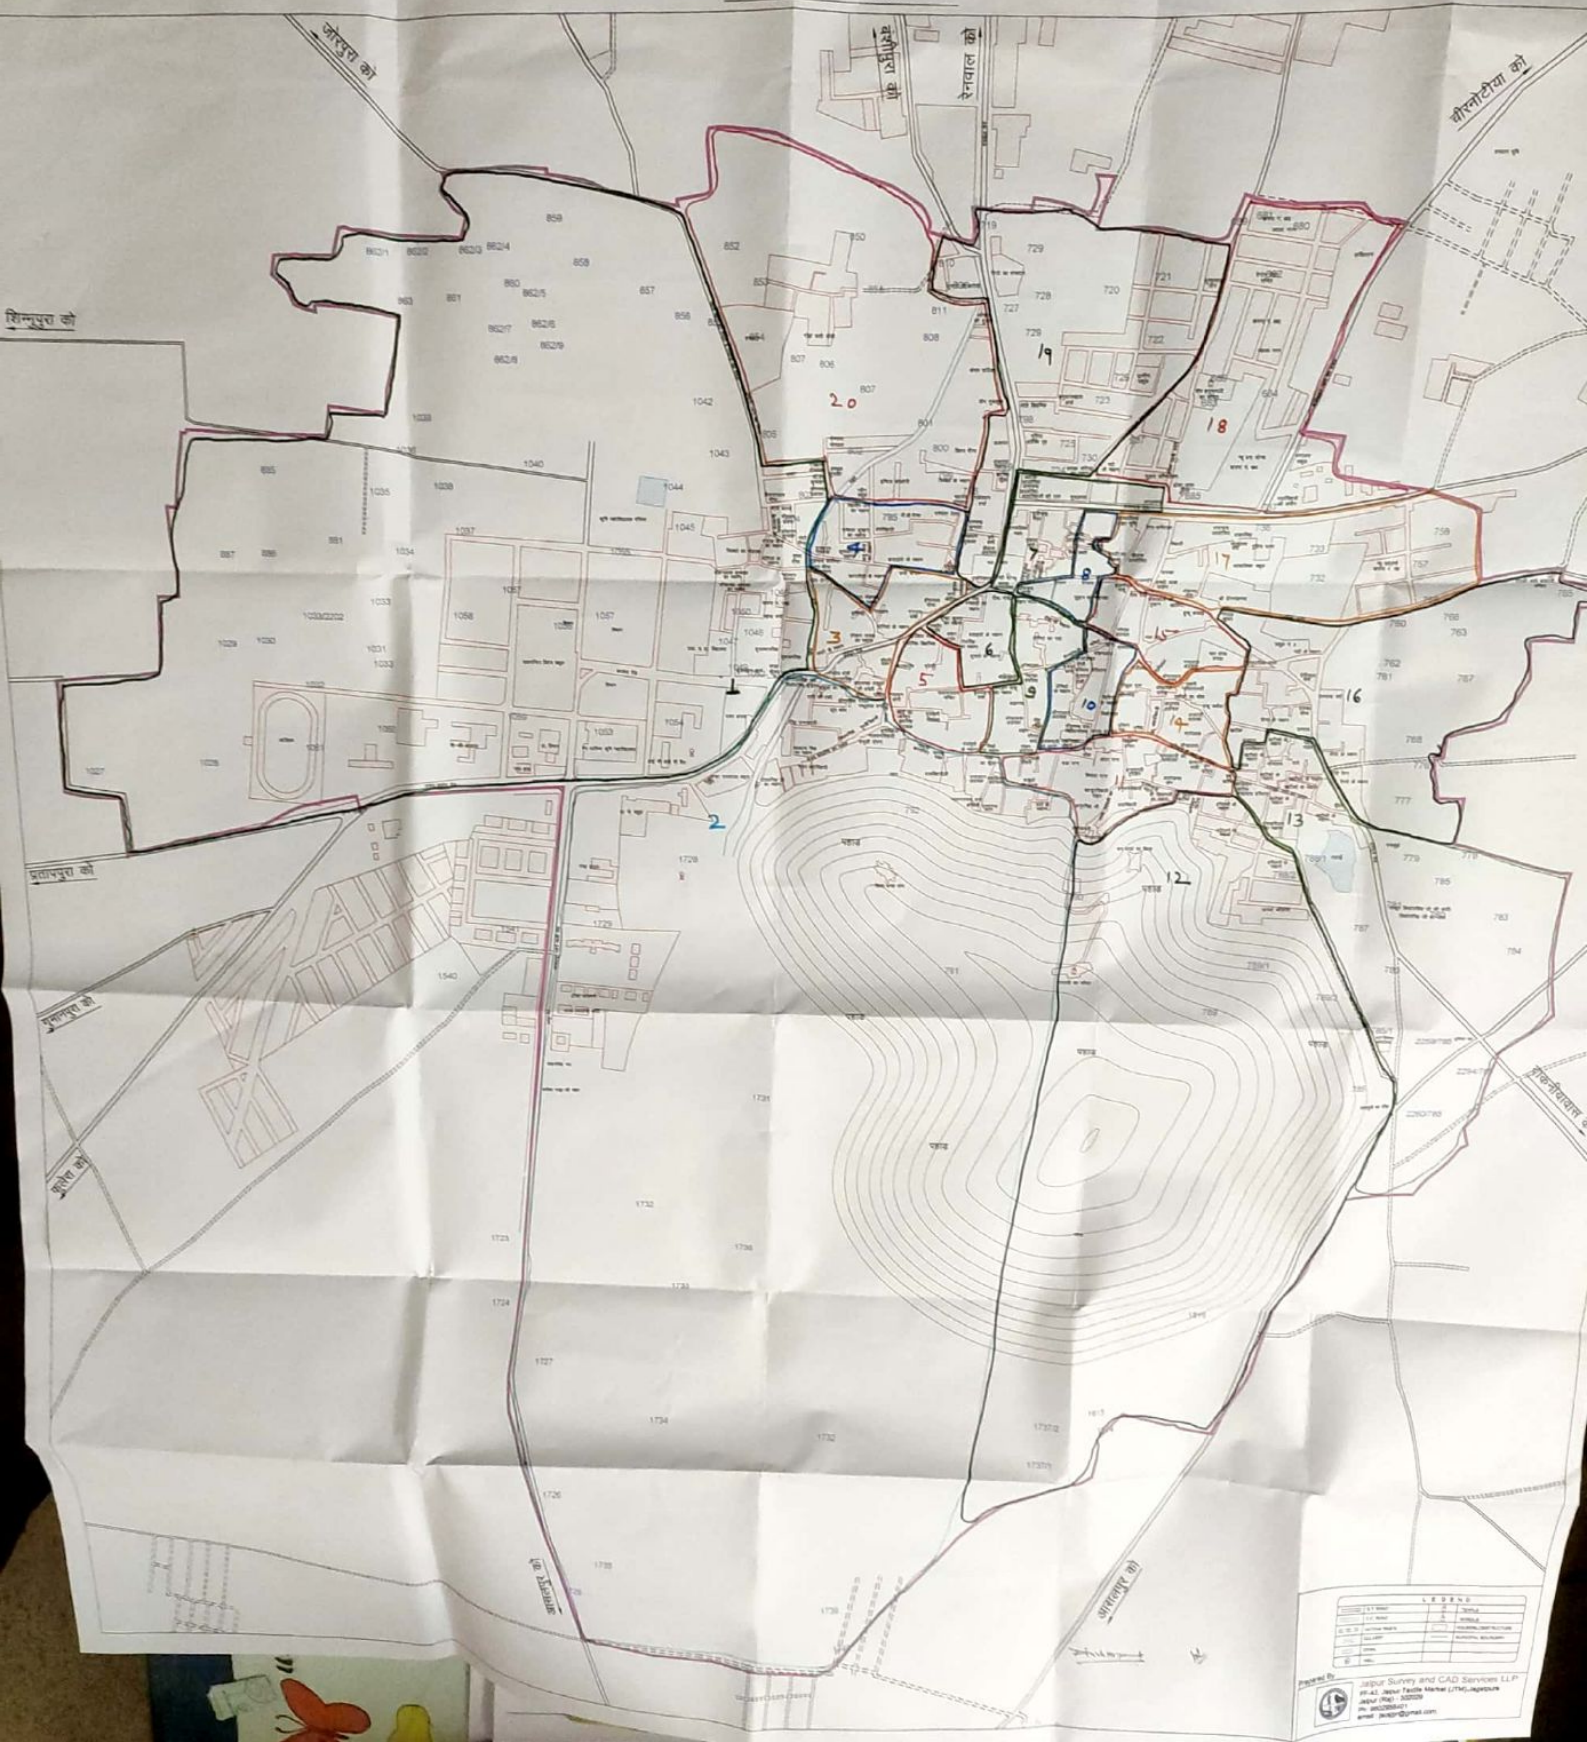

नगरपालिका क्षेत्र, जोबनेर (जयपुर)
 वार्ड नक्शा - 2019-20

Prepared by:
 Jaipur Survey and CAD Services LLP
 #141, Jaipur Traffic Market (JTM), Jaipur
 Jaipur (Raj.) - 302009
 Ph: 9829028001
 Email: jsscp@gmail.com